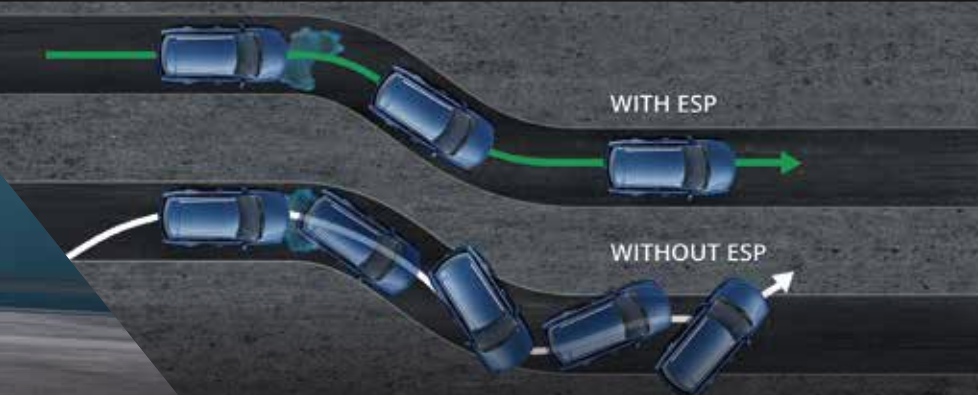

DUAL-TONE PLUSH INTERIORS

STEERING MOUNTED CONTROLS

REAR AC VENTS

REAR FAST CHARGING USB

DRIVER ARMREST

CRUISE CONTROL

FRONX

HEARTECT PLATFORM

6 AIRBAGS (FRONT, SIDE, & CURTAIN)

HILL-HOLD ASSIST

ELECTRONIC STABILITY PROGRAM

REASSURANCE OF SAFETY EVERY TIME YOU GRIP THE WHEEL.

FRONX is built on the Suzuki HEARTECT platform, forged with high and ultra-high tensile steel for a strong body structure. Delivering trust on every drive doesn't stop there, FRONX comes equipped with 6 airbags (including front, side, and curtain) along with standard ESP, standard hill-hold assist, and all seats have 3-point ELR seat belts for ensuring all-round safety.